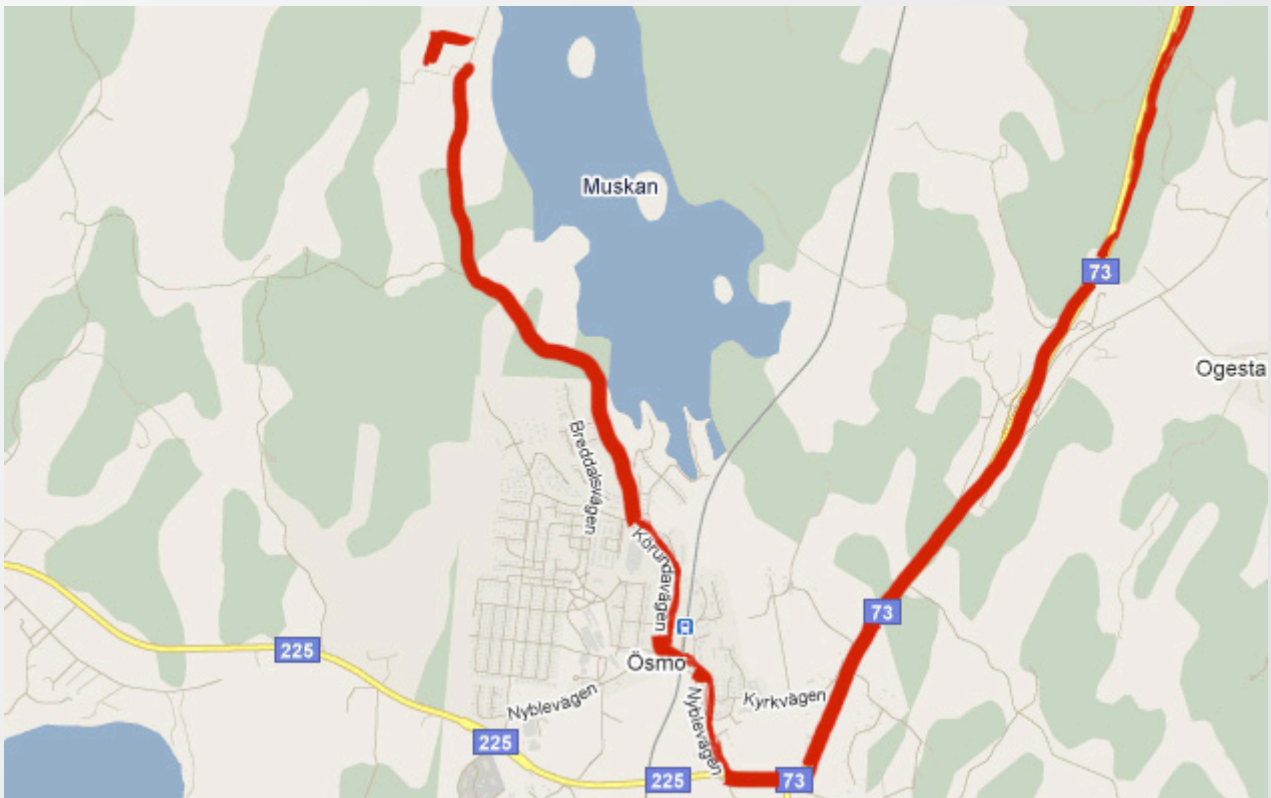

Straight ahead & a couple of turns

We start our journey by car from Stockholm Globe Arena, following the highway south towards Nynäshamn. About 30 minutes, it's time to get off towards Ösmo / Södertälje, road 225.

After a couple hundred meters turn right into Ösmo, on Nyblevägen, hold to the left and pass the railroad and the bus terminal, first one on the right will get you on Körundavägen, simply follow the road about 4km.

A couple of turns later and you will see a sign "Nynäshamns Golfklubb" turn right and follow the road pass the avenue of trees and the red clubhouse and you arrive at the hotel.

A very warm welcome, we have seen forward to meeting you.

GPS Coordinates

WGS 84

Lat: N 59° 0' 35.11"

Long: E 17° 53' 1.51"

RT90

X= 6544980

Y= 1619422

Welcome & a pleasant stay