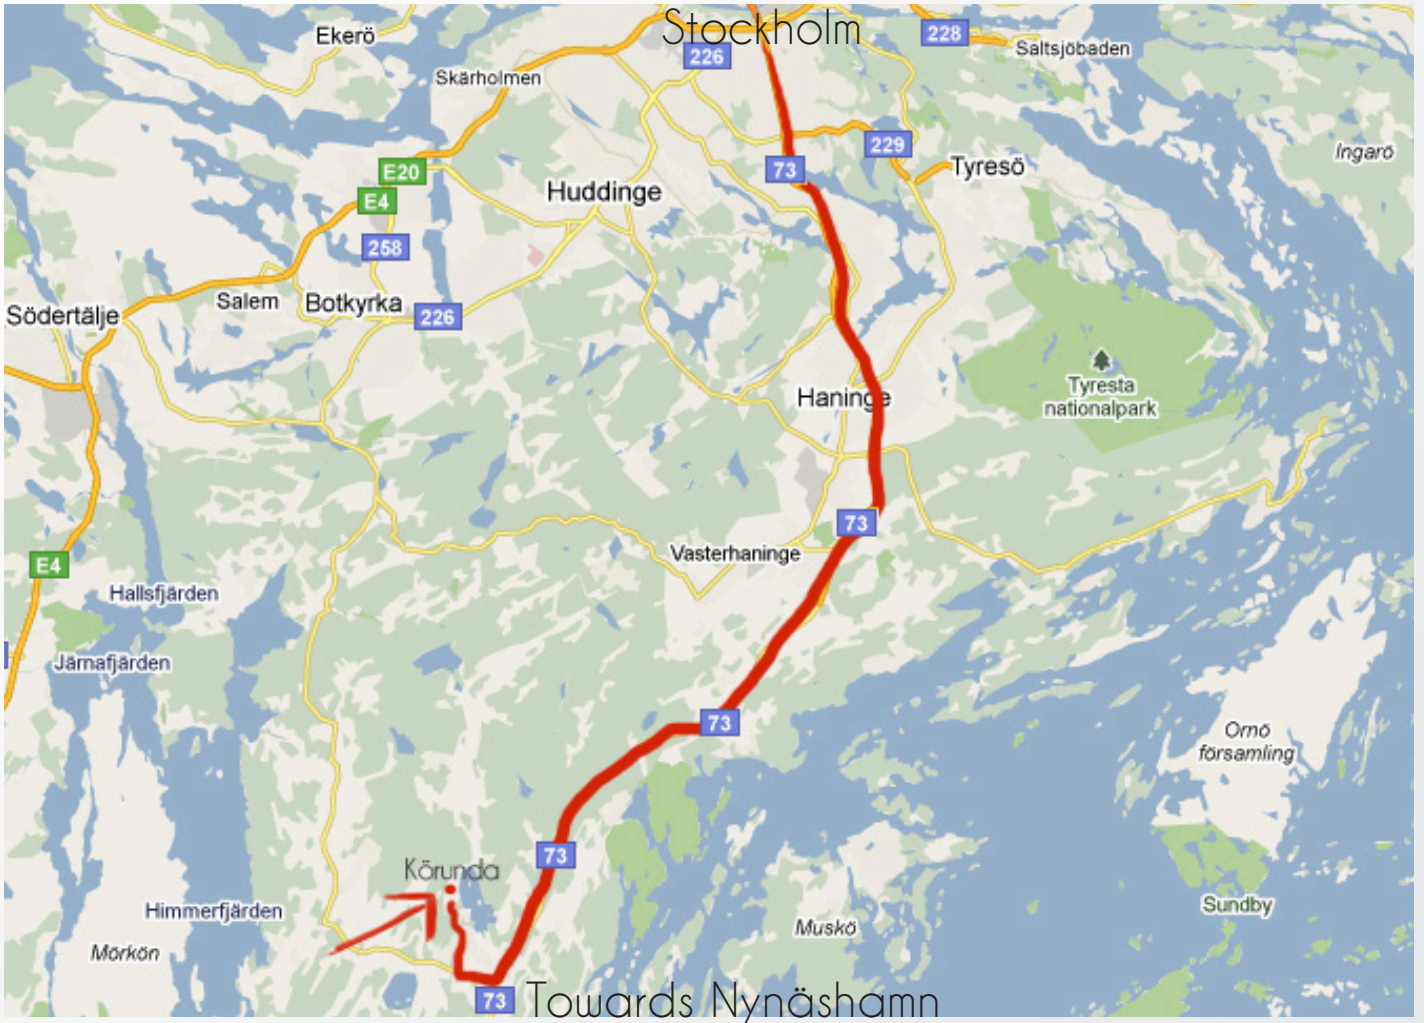

Straight ahead & a couple of turns

We start our journey by car from Stockholm Globe Arena, following the highway south towards Nynäshamn. About 30 minutes, it's time to get off towards Ösmo / Södertälje, road 225.

After a couple hundred meters turn right into Ösmo, on Nyblevägen, hold to the left and pass the railroad and the bus terminal, first one on the right will get you on Körundavägen, simply follow the road about 4km.

A couple of turns later and you will see a sign "Nynäshamns Golfklubb" turn right and follow the road pass the avenue of trees and the red clubhouse and you arrive at the hotel.

A very warm welcome, we have seen forward to meeting you.

GPS Coordinates

WGS 84

Lat: N 59° 0' 35.11"

Long: E 17° 53' 1.51"

RT90

X= 6544980

Y= 1619422

Welcome & a pleasant stay